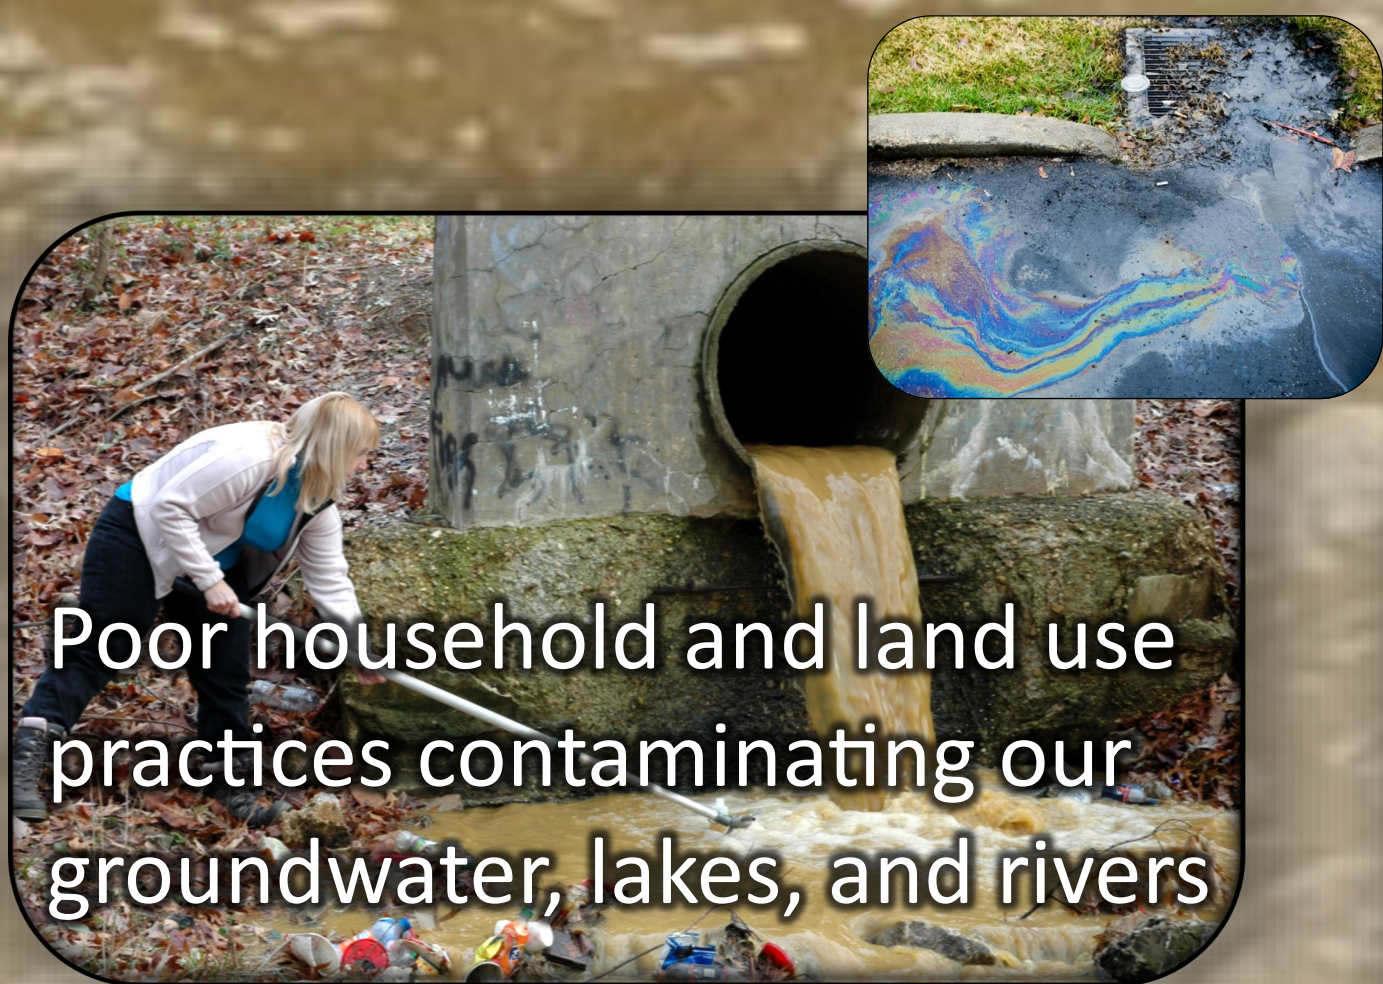

# THREATS TO OUR NATURAL RESOURCES

Over 75% of Minnesota is privately owned, so it's up to us all to help manage our natural resources. By working together, we can reverse the trends that threaten our clean lakes and rivers, abundant fish and wildlife, and sustainable groundwater.

Poor household and land use practices contaminating our groundwater, lakes, and rivers

Water Contamination

Wasteful water use depleting our groundwater and drying up our lakes and rivers

Water Depletion

Nutrient and bacteria rich runoff impairing recreation on our lakes and rivers

Recreation Degradation

Land disturbance, waves from boating, and increased runoff eroding our shores

Shoreland Erosion

Widespread insecticide use killing off pollinators

Pollinator Decimation

Land conversion for housing and agriculture destroying wildlife habitat

Habitat Destruction

Invasive species displacing our native fish and wildlife

Exotics Invasion

Increased runoff flooding our infrastructure

Infrastructure Inundation

Erosion depleting our topsoil and choking our rivers and lakes